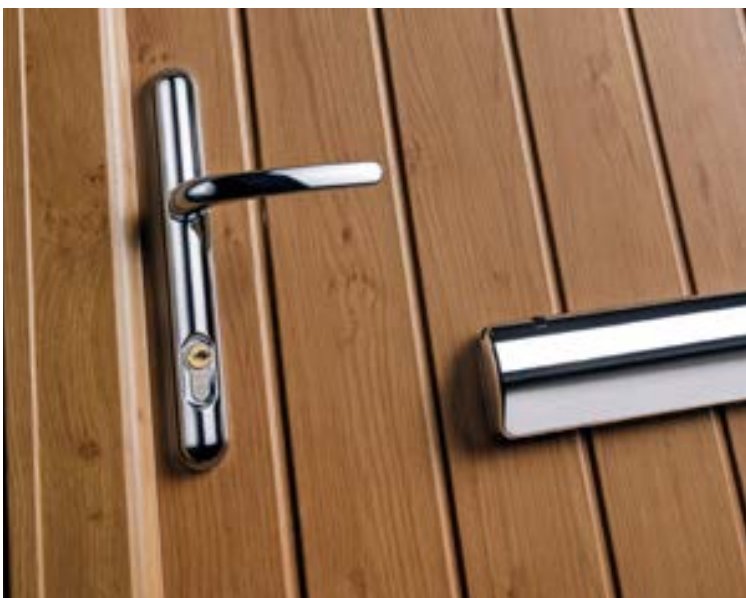

Accessories

Yale Lockmaster

This lock incorporates 2 hook locks with a centre latch and deadbolt.

Secured By Design accredited and tested to PAS23/24.

Suitable for Lever/ Lever and Lever/Pad operations. 960 spindle height from bottom of slab.