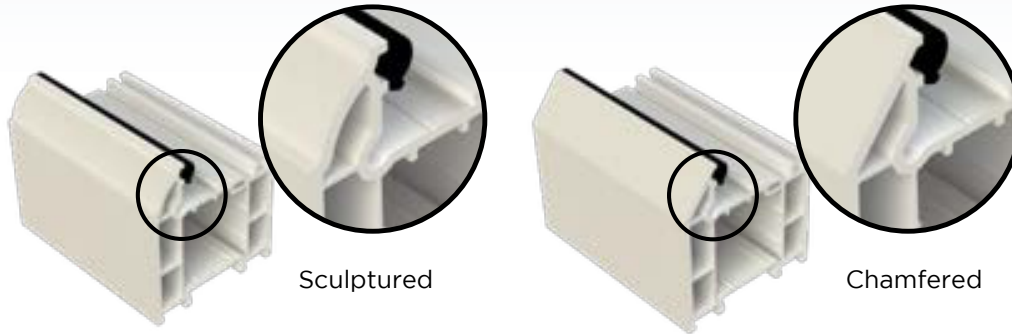

FRAME & THRESHOLD OPTIONS

Frame Options

Frame available in Linear Sculptured (Standard) or Chamfered.

(Foiled Frame Options are available to match the slab colour options apart from Duck Egg blue and Black 9011)