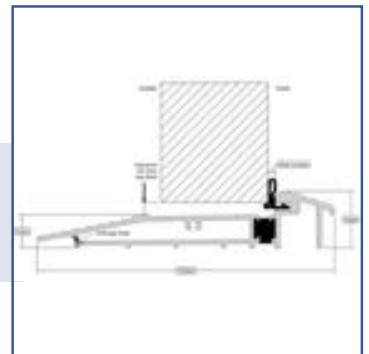

Stormguard AM5 Part M Compliant - available in gold or silver (Open outwards doors)