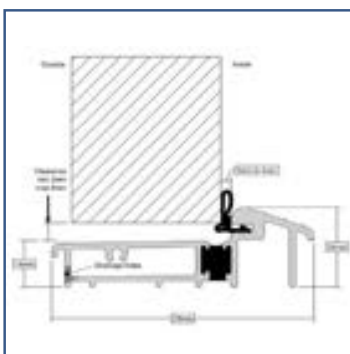

Stormguard AM370 (not Part M Compliant) - available in Gold or Silver (Open inwards doors)