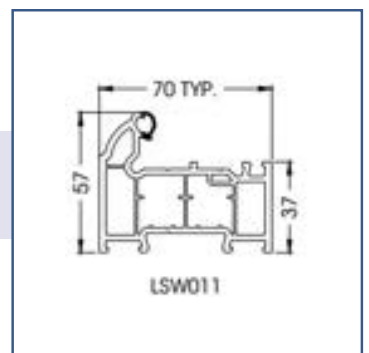

Our Standard pvcu threshold

Low pvcu threshold