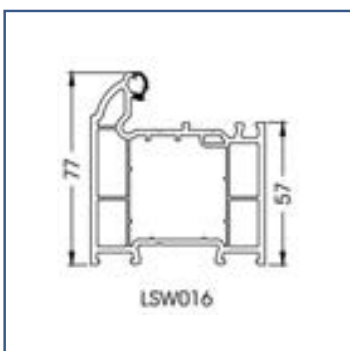

Stormguard AM570 (not Part M Compliant) - available in gold or silver (Open outwards doors)