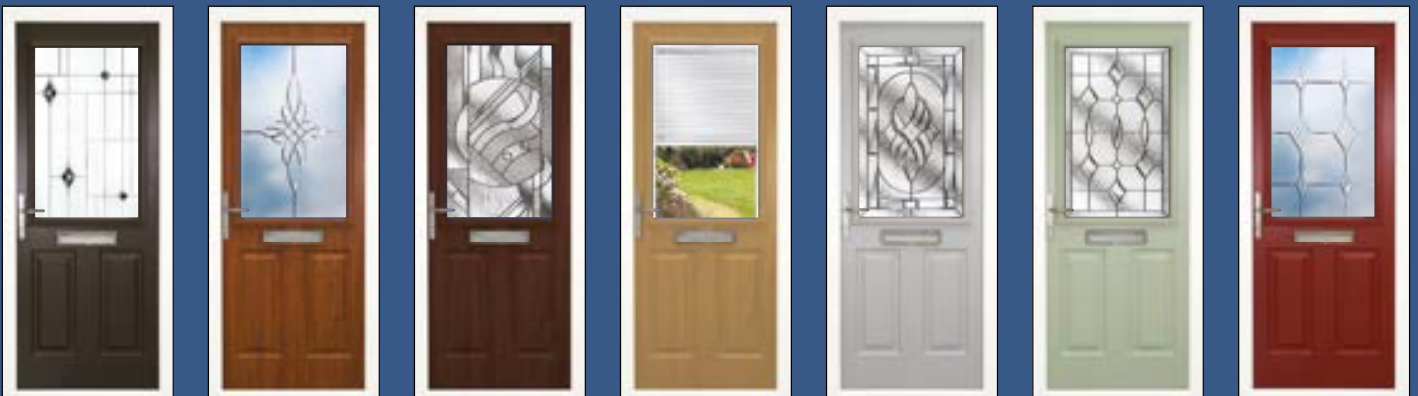

Colours...

To see the full range of colours available please see page 9