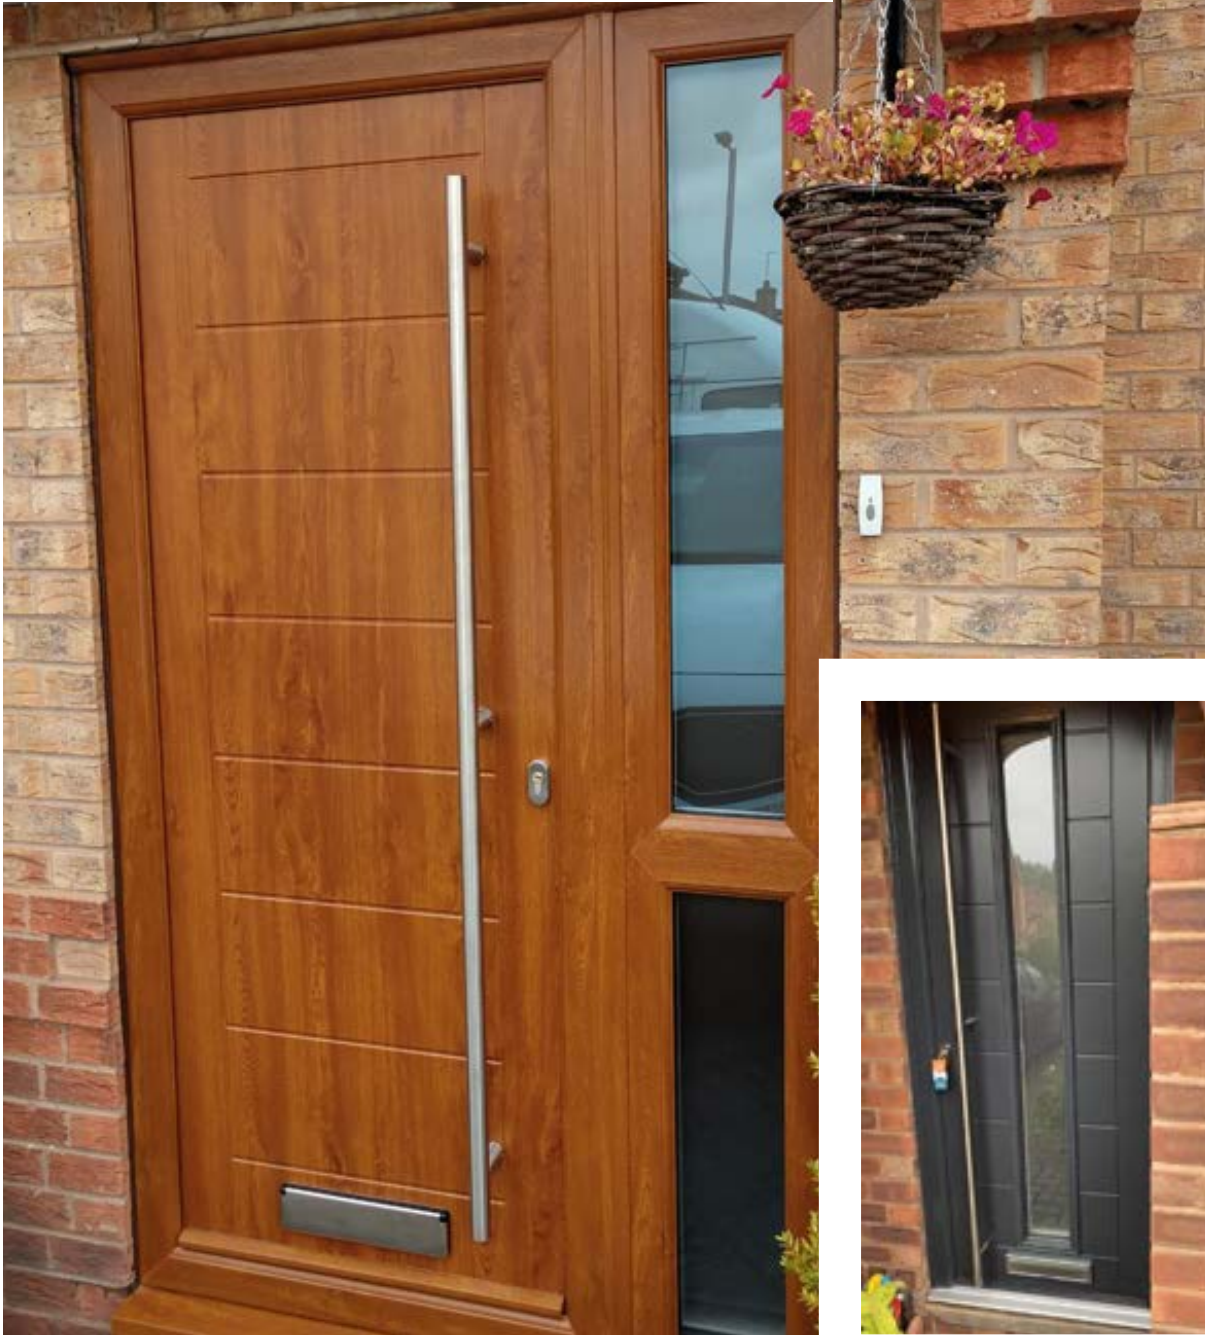

The Contemporary Range