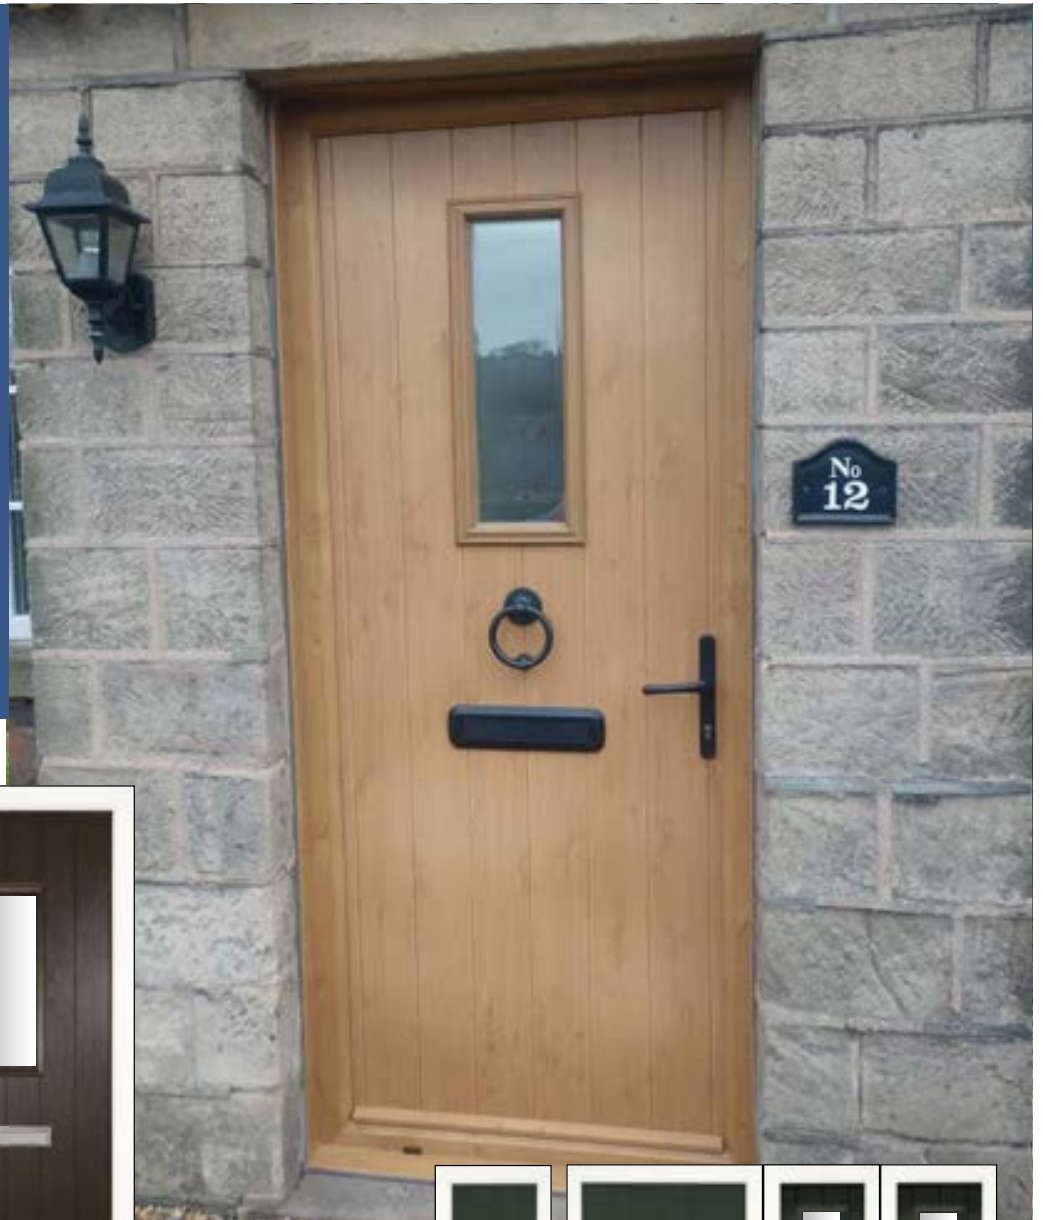

Zinc Art
Abstract*

Zinc Art
Elegance*

Zinc Art
Finesse*

Zinc Art Flair*

Zinc Art
Prairie*

Zinc Art
Simplicity*

For examples of centre pane glass for the Wellow 3 Long please refer to Page 15
For examples of centre pane glass for the Wellow 3 Mid please refer to Page 31

The Normanton

These glazing styles expand the designs available in the cottage door. From the traditional central design to the modern Normanton Two.

Available with the glazing on the handle or hinge side to ensure every option is covered.