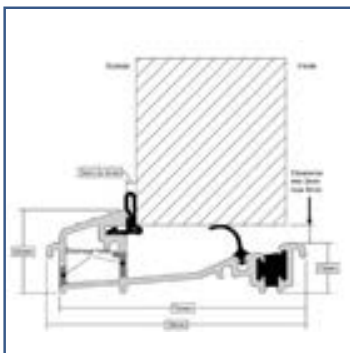

Threshold Options

To allow for every circumstance we offer the following door thresholds.