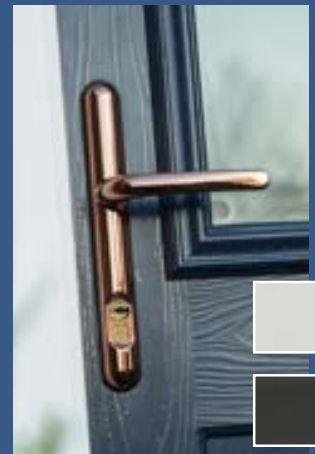

Heritage Lever/ Lever

This traditional door handle can be suited with door knocker and letter plate if required.

Available in: Antique Black, Bright Gold, Bright Chrome & Graphite.

Sweet Design Lever/ Lever & Lever/ Pad

The 'Sweet' range is designed with a unique curved style that not only looks fantastic but also has security in mind. Created to resist handle and lock snapping but also carries a 10 year guarantee.

Available in: White, Black, Bright Gold, Bright Chrome Rose Gold & Stainless Steel.